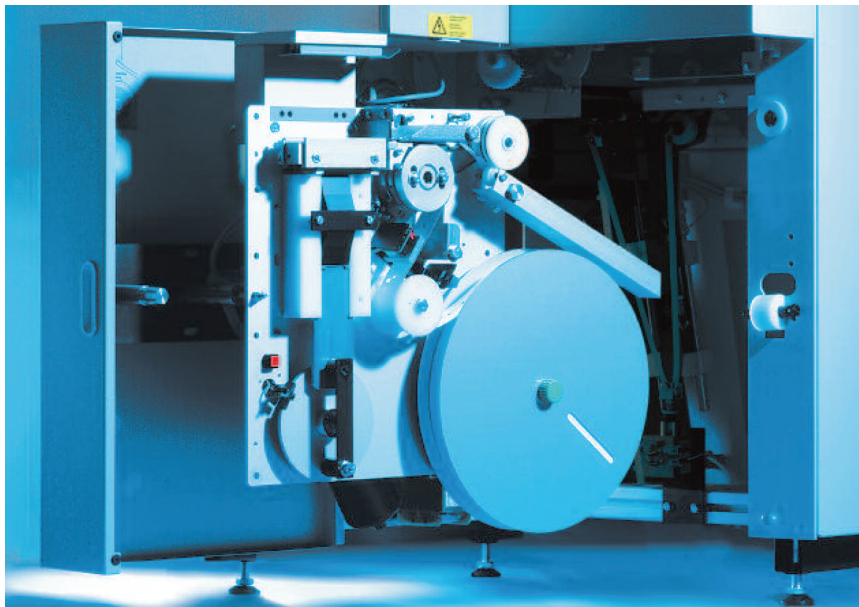

Integrated Automatic Tab Applicator

es-te Folding Systems GmbH

+49 (0)30 369 961-3

info@es-te.de

www.es-te.com

Zitadellenweg 34

D-13599 Berlin

Germany

(303) 773-9015

(866) 338-4464

info@phdimaging.com

7318 S. Revere Pkwy., Suite A-1

Centennial, CO 80112